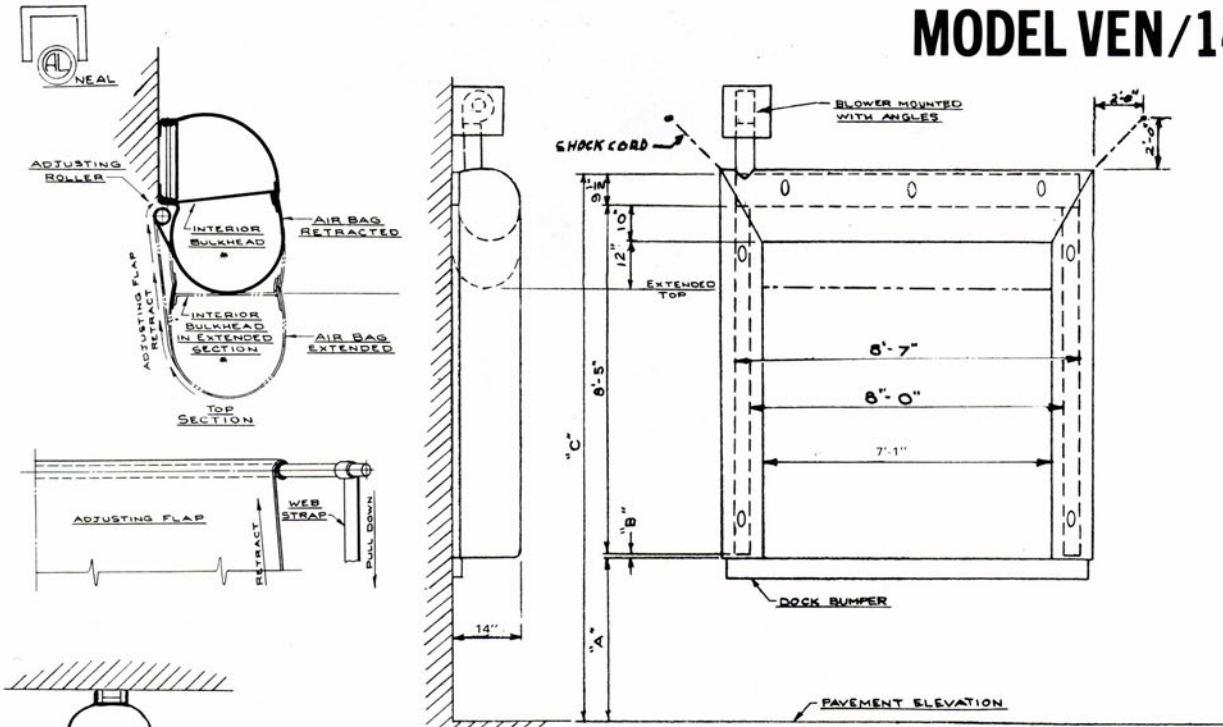

# MODEL VEN/14

MOUNT AS FOLLOWS FOR LISTED DOCK HEIGHTS

"A"	"B" ALUMINUM "H" SECTION FROM FLOOR	"C" GROUND TO TOP OF 2 x 10	SEALS TRUCKS
46"	3"	13'- 3 1/2"	10'- 11" TO 13'- 5" HIGH
47"	3"	13'- 4 1/2"	11'- 0" TO 13'- 6" HIGH
48"	2"	13'- 4 1/2"	11'- 0" TO 13'- 6" HIGH
49"	1"	13'- 4 1/2"	11'- 0" TO 13'- 6" HIGH
50"	1"	13'- 5 1/2"	11'- 1" TO 13'- 6" HIGH

## SPECIFICATIONS — MODEL VEN/14

**Material** - 14 oz. per sq. yd. Neoprene Coated Nylon (\*Remains flexible to 40° below 0° Fahrenheit.)

**Blower** - 1/10 H.P. shaded pole, squirrel cage type, 1 phase, 110 V, 60 cycle, complete with all attachments for mounting outside of building with protective hood. (Inside mounting available).

**Sealing Capacity** - Trucks 7 1/2 to 8 ft. wide and 11'-0" to 13'-6" high on 46 to 50 inch high docks.\*  
\*(50" high dock seals trucks 11'-1" to 13'-6").

**Mounting** - 3-piece aluminum frame is inserted in AirLocke and attached with 7 hidden "twist lock" fittings (patent pending). Can also be furnished for standard lumber mounting if specified (lumber to be furnished locally).

**Ideal Door Size** - 8'-0" wide x 8 or 9 ft. high - 48" dock.

**Electrical Requirements** - Switched 110 V outlet\* beside door by others. (12 ft. grounded cord and plug furnished will plug into this outlet.) If desired, cord can be removed from junction box on blower and building wiring run from switch to blower by electrical contractor. 3.25 AMP.